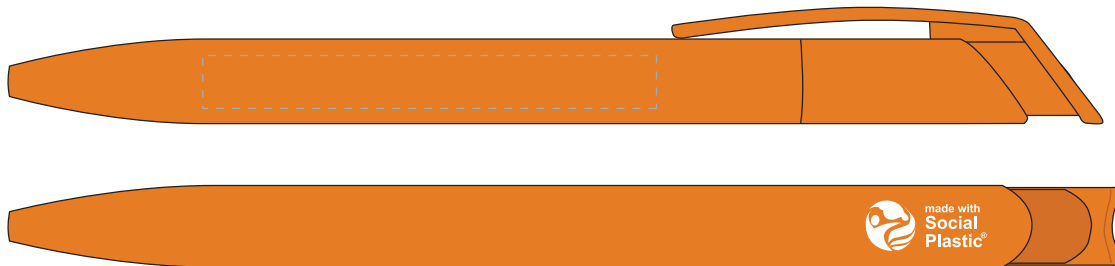

| | | |
|-----------|------------|-------------------------|
| Your Ref: | Quantity: | Product Code: TPC000110 |
| Our Ref: | Version: 1 | Product Colour: AMBER |

PRINTING CONCERNS:

PRODUCT INFO:

We stock this item in the following colours

PANTONE REFERENCE(S)

- Colour 1
- Colour 1
- Colour 1
- Colour 1

ARTWORK SCALE 100%

ARTWORK SCALE 100%

Max print area: 60mm x 7mm

Product Image for visualisation
- colours may vary

The dashed line is to demonstrate print area and will not appear on your printed item